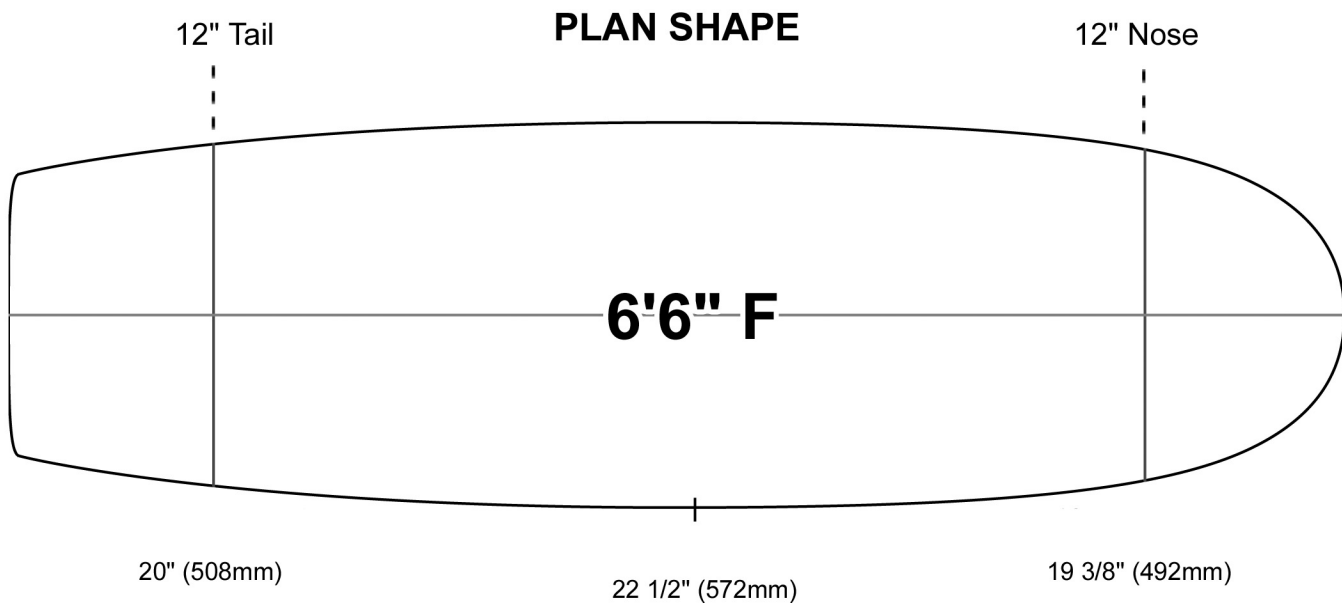

BLANK: 6'6" F  
 LENGTH: 6'6 1/2" (1994)  
 WIDTH: 22 1/2" (572mm)  
 THICKNESS: 3 3/16" 81mm

**SLICES**