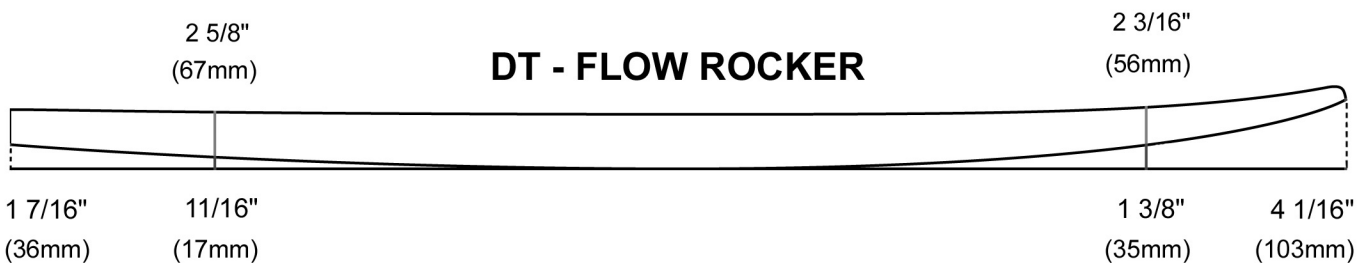

BLANK: 6'6" F  
 LENGTH: 6'6 1/2" (1994)  
 WIDTH: 22 1/2" (572mm)  
 THICKNESS: 3 3/16" 81mm

**SLICES**